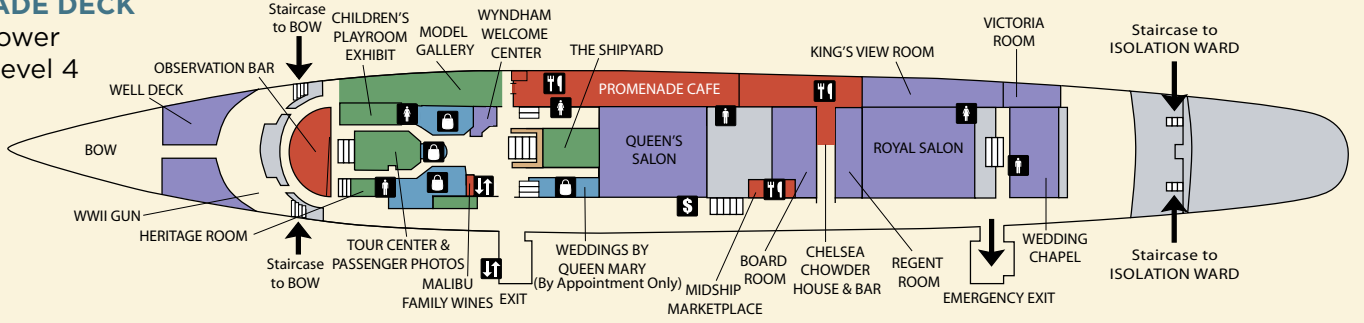

SPORTS DECK

SUN DECK

PROMENADE DECK

Exterior Tower
Elevator Level 4

"M" DECK

"A" DECK

Exterior Tower
Elevator Level 3

"B" DECK

"R" DECK

Exterior Tower
Elevator Level 2

"D" DECK

Exterior Tower
Elevator Level 1

Attractions & Historical Exhibits

- 4D Theater (Coming Soon) D-Deck, Stern
- Art Gallery (Coming Soon) Between A-Deck & B-Deck on the Main Staircase
- Bridge & Officer's Headquarters Sports Deck, Bow
- Diana: Legacy of a Princess Exhibit Sun Deck, Mid-Ship
- Engine Room D-Deck, Stern
- Firehouse Exhibit A-Deck, Bow
- Immortal Chaplains WWII Exhibit A-Deck, Bow
- Isolation Ward A-Deck, Stern

- Life Boat Demonstration (Seasonal) Sun Deck, Stern, Starboard
- Model Gallery Promenade Deck, Starboard
- Queen Mary Heritage Room Promenade Deck, Bow, Port
- Queen Mary Historic Exhibit Ground Level, Stern
- Radio Room (W6R0) Sports Deck, Mid-Ship
- Russian "Scorpion" Submarine Next to Queen Mary
- Travel Bureau M-Deck, Midship
- The Shipyard Promenade Deck, Midship
- Tour Center/Passenger Photos Promenade Deck, Mid-Ship
- WWII Gun Bow

Meetings & Receptions

- Board Room Promenade Deck, Mid-Ship
- Britannia Salon M-Deck, Stern
- Caronia Room B-Deck, Bow, Port
- Carpathia Room B-Deck, Bow, Starboard
- Exhibit Hall Ground Level, Midship
- Fitness Center A-Deck, Midship
- Grand Salon R-Deck, Midship
- King's View Room Promenade Deck, Starboard, Stern
- Mauretania Room M-Deck, Bow