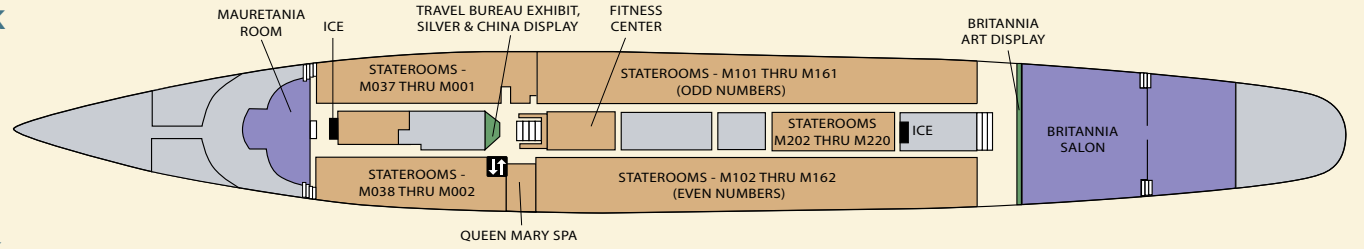

SPORTS DECK

SUN DECK

PROMENADE DECK

Exterior Tower
Elevator Level 4

"M" DECK

"A" DECK

Exterior Tower
Elevator Level 3

"B" DECK

"R" DECK

Exterior Tower
Elevator Level 2

"D" DECK

Exterior Tower
Elevator Level 1

Attractions & Historical Exhibits

- 4D Theater (Coming Soon) D-Deck, Stern
- Art Gallery (Coming Soon) Between A-Deck & B-Deck on the Main Staircase
- Bridge & Officer's Headquarters Sports Deck, Bow
- Diana: Legacy of a Princess Exhibit Sun Deck, Mid-Ship
- Engine Room D-Deck, Stern
- Firehouse Exhibit A-Deck, Bow
- Immortal Chaplains WWII Exhibit A-Deck, Bow
- Isolation Ward A-Deck, Stern

- Life Boat Demonstration (Seasonal) Sun Deck, Stern, Starboard
- Model Gallery Promenade Deck, Starboard
- Queen Mary Heritage Room Promenade Deck, Bow, Port
- Queen Mary Historic Exhibit Ground Level, Stern
- Radio Room (W6R0) Sports Deck, Mid-Ship
- Russian "Scorpion" Submarine Next to Queen Mary
- Travel Bureau M-Deck, Midship
- The Shipyard Promenade Deck, Midship
- Tour Center/Passenger Photos Promenade Deck, Mid-Ship
- WWII Gun Bow