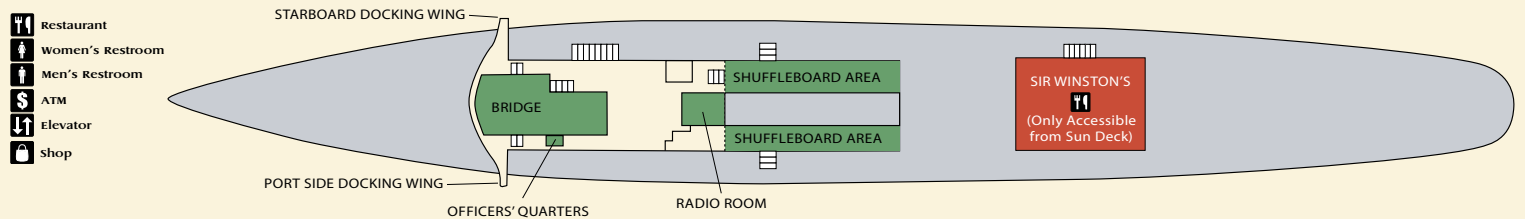

SPORTS DECK

SUN DECK

PROMENADE DECK

Exterior Tower
Elevator Level 4

"M" DECK

"A" DECK

Exterior Tower
Elevator Level 3

"B" DECK

"R" DECK

Exterior Tower
Elevator Level 2

"D" DECK

Exterior Tower
Elevator Level 1

Attractions & Historical Exhibits

- 4D Theater (Coming Soon) D-Deck, Stern
- Art Gallery (Coming Soon) Between A-Deck & B-Deck on the Main Staircase
- Bridge & Officer's Headquarters Sports Deck, Bow
- Diana: Legacy of a Princess Exhibit Sun Deck, Mid-Ship
- Engine Room D-Deck, Stern
- Firehouse Exhibit A-Deck, Bow
- Immortal Chaplains WWII Exhibit A-Deck, Bow
- Isolation Ward A-Deck, Stern

- Life Boat Demonstration (Seasonal) Sun Deck, Stern, Starboard
- Model Gallery Promenade Deck, Starboard
- Queen Mary Heritage Room Promenade Deck, Bow, Port
- Queen Mary Historic Exhibit Ground Level, Stern
- Radio Room (W6R0) Sports Deck, Mid-Ship
- Russian "Scorpion" Submarine Next to Queen Mary
- Travel Bureau M-Deck, Midship
- The Shipyard Promenade Deck, Midship
- Tour Center/Passenger Photos Promenade Deck, Mid-Ship
- WWII Gun Bow

Meetings & Receptions

- Board Room Promenade Deck, Mid-Ship
- Britannia Salon M-Deck, Stern
- Caronia Room B-Deck, Bow, Port
- Carpathia Room B-Deck, Bow, Starboard
- Exhibit Hall Ground Level, Midship
- Fitness Center A-Deck, Midship
- Grand Salon R-Deck, Midship
- King's View Room Promenade Deck, Starboard, Stern
- Mauretania Room M-Deck, Bow