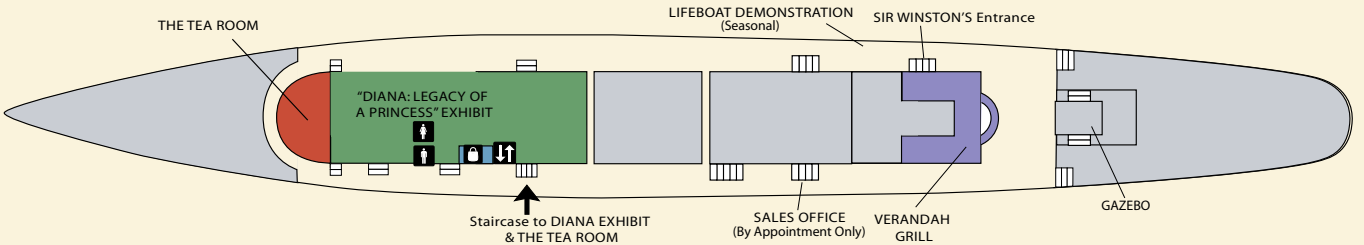

SPORTS DECK

SUN DECK

PROMENADE DECK

Exterior Tower
Elevator Level 4

"M" DECK

"A" DECK

Exterior Tower
Elevator Level 3

"B" DECK

"R" DECK

Exterior Tower
Elevator Level 2

"D" DECK

Exterior Tower
Elevator Level 1

Attractions & Historical Exhibits

- 4D Theater (Coming Soon) D-Deck, Stern
- Art Gallery (Coming Soon) Between A-Deck & B-Deck on the Main Staircase
- Bridge & Officer's Headquarters Sports Deck, Bow
- Diana: Legacy of a Princess Exhibit Sun Deck, Mid-Ship
- Engine Room D-Deck, Stern
- Firehouse Exhibit A-Deck, Bow
- Immortal Chaplains WWII Exhibit A-Deck, Bow
- Isolation Ward A-Deck, Stern

- Life Boat Demonstration (Seasonal) Sun Deck, Stern, Starboard
- Model Gallery Promenade Deck, Starboard
- Queen Mary Heritage Room Promenade Deck, Bow, Port
- Queen Mary Historic Exhibit Ground Level, Stern
- Radio Room (W6R0) Sports Deck, Mid-Ship
- Russian "Scorpion" Submarine Next to Queen Mary
- Travel Bureau M-Deck, Midship
- The Shipyard Promenade Deck, Midship
- Tour Center/Passenger Photos Promenade Deck, Mid-Ship
- WWII Gun Bow