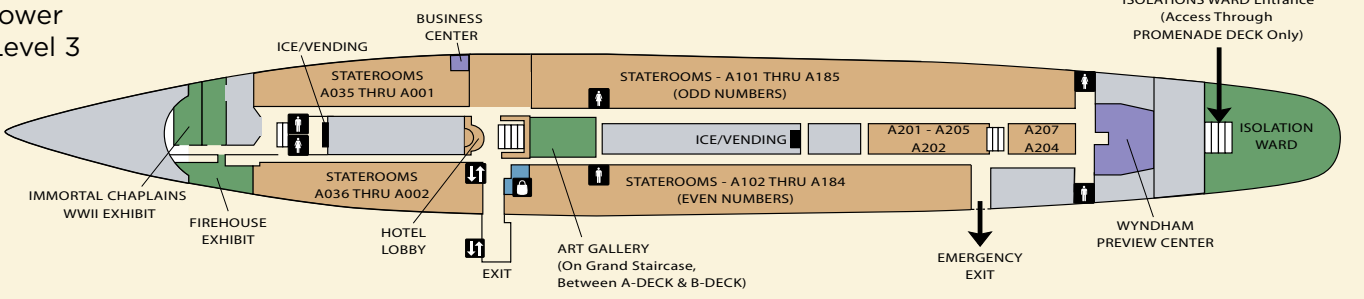

SPORTS DECK

SUN DECK

PROMENADE DECK

Exterior Tower
Elevator Level 4

"M" DECK

"A" DECK

Exterior Tower
Elevator Level 3

"B" DECK

"R" DECK

Exterior Tower
Elevator Level 2

"D" DECK

Exterior Tower
Elevator Level 1

Attractions & Historical Exhibits

- 4D Theater (Coming Soon) D-Deck, Stern
- Art Gallery (Coming Soon) Between A-Deck & B-Deck on the Main Staircase
- Bridge & Officer's Headquarters Sports Deck, Bow
- Diana: Legacy of a Princess Exhibit Sun Deck, Mid-Ship
- Engine Room D-Deck, Stern
- Firehouse Exhibit A-Deck, Bow
- Immortal Chaplains WWII Exhibit A-Deck, Bow
- Isolation Ward A-Deck, Stern

- Life Boat Demonstration (Seasonal) Sun Deck, Stern, Starboard
- Model Gallery Promenade Deck, Starboard
- Queen Mary Heritage Room Promenade Deck, Bow, Port
- Queen Mary Historic Exhibit Ground Level, Stern
- Radio Room (W6R0) Sports Deck, Mid-Ship
- Russian "Scorpion" Submarine Next to Queen Mary
- Travel Bureau M-Deck, Midship
- The Shipyard Promenade Deck, Midship
- Tour Center/Passenger Photos Promenade Deck, Mid-Ship
- WWII Gun Bow

Meetings & Receptions

- Board Room Promenade Deck, Mid-Ship
- Britannia Salon M-Deck, Stern
- Caronia Room B-Deck, Bow, Port
- Carpathia Room B-Deck, Bow, Starboard
- Exhibit Hall Ground Level, Midship
- Fitness Center A-Deck, Midship
- Grand Salon R-Deck, Midship
- King's View Room Promenade Deck, Starboard, Stern
- Mauretania Room M-Deck, Bow